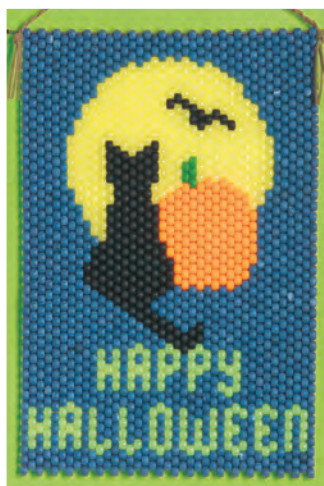

Bewitching Beadcraft

Bead Boxes

#6524 Glow Skulls

#6523 Celestial Glow

9" x 4 1/4" x 5/8"
23 cm x 10,6 cm x 1,6 cm

#6124 Spooky Bats

#6122 Spooky Witches

4 1/2" x 3 1/2" x 3/4"
11 cm x 9 cm x 2 cm

#6126 Spooky Skulls

#6123 Spooky Cats and Jack-o-Lanterns

Place order by March 15th
2012 for delivery by July
15th 2012 or later.

Halloween Novelty Pony Beads

1187
25mm Witch

284
Green Glow

1186
25mm Bat

105
Plum

750V105
Plum

750V491
Pea Green

Halloween Skull Beads

1180SV073A

1180SV097A

1180SV289A

Halloween Banners

5282
Happy Halloween

5325
Scarecrow

5858
Owl

5680
Fall Pumpkin