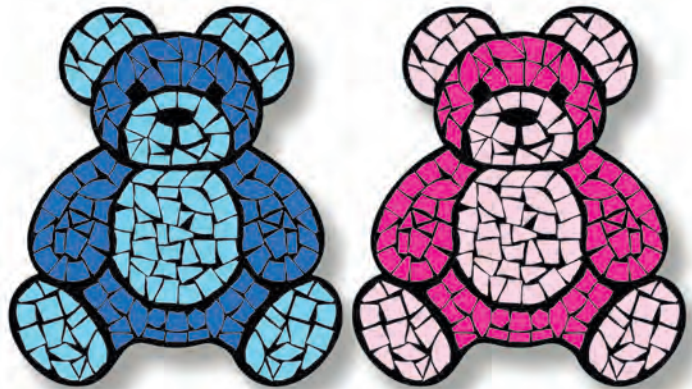

装飾モザイク壁用アートキット

Colorful and bright! Popular shaped bases molded of plastic are easily "colored by mosaics" by gluing The Beadery's exclusive mosaics pieces into raised color chanel. Easier than coloring and more fun! You can't go out of the lines! Sets come complete and include two base shapes, mosaic pieces and glue.

Actual Size approx. 9" X 6" (23 X 15,2cm)

5931 AUTOS

CE

5926 PETS

5927 BEARS

5928 FANTASY

5929 SEALIFE

THE BEADERY®
CRAFT PRODUCTS