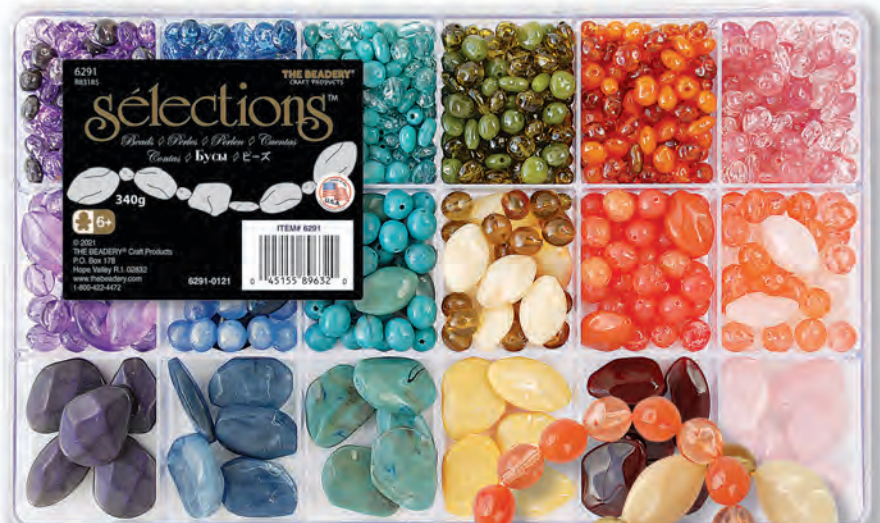

seleçions™ Bead Mixes

6291 Semi-Precious

Small hole, Jewelry Quality Beads in faux semi-precious colors. Mixes feature large, medium and small beads. Colors include: pink quartz, turquoise, amethyst, agate, jade, coral and lapis. (colors and styles may vary.)

10⁷/₈" x 6¹/₂" x 3⁴/₄"
27,6 cm x 16,5 cm x 1,9 cm