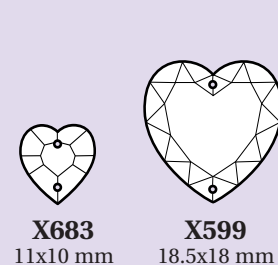

HEART SEW-ON