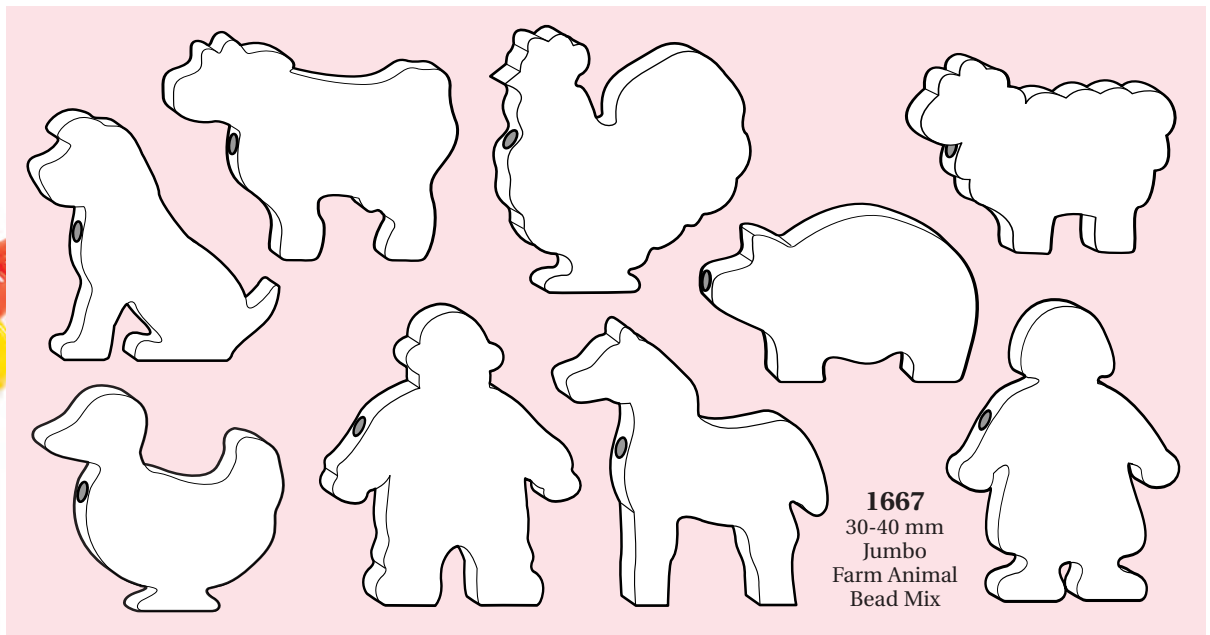

jumbo farm animal beads

1667
30-40 mm
Jumbo
Farm Animal
Bead Mix