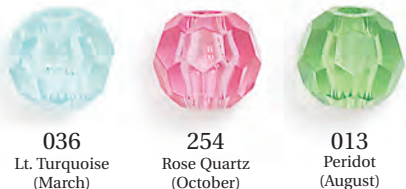

1118
15 x 13.5 mm
Filigree Heart

1119
20 x 18 mm
Filigree Heart

790
25 x 22.5 mm
Filigree Heart

BAROQUE

791
30 x 19.5 mm
Baroque Pendant

SUN

1100
18 x 6 mm
Sun Pendant

1101
25 x 7 mm
Sun Pendant

Faceted Elegance™ beads

Jewel Colors

Pastel Colors

Vintage Colors

Large-hole Faceted Elegance™ Beads

"LH" = LARGE HOLE

"SH" = SMALL HOLE

FACETED ROUND (LH)