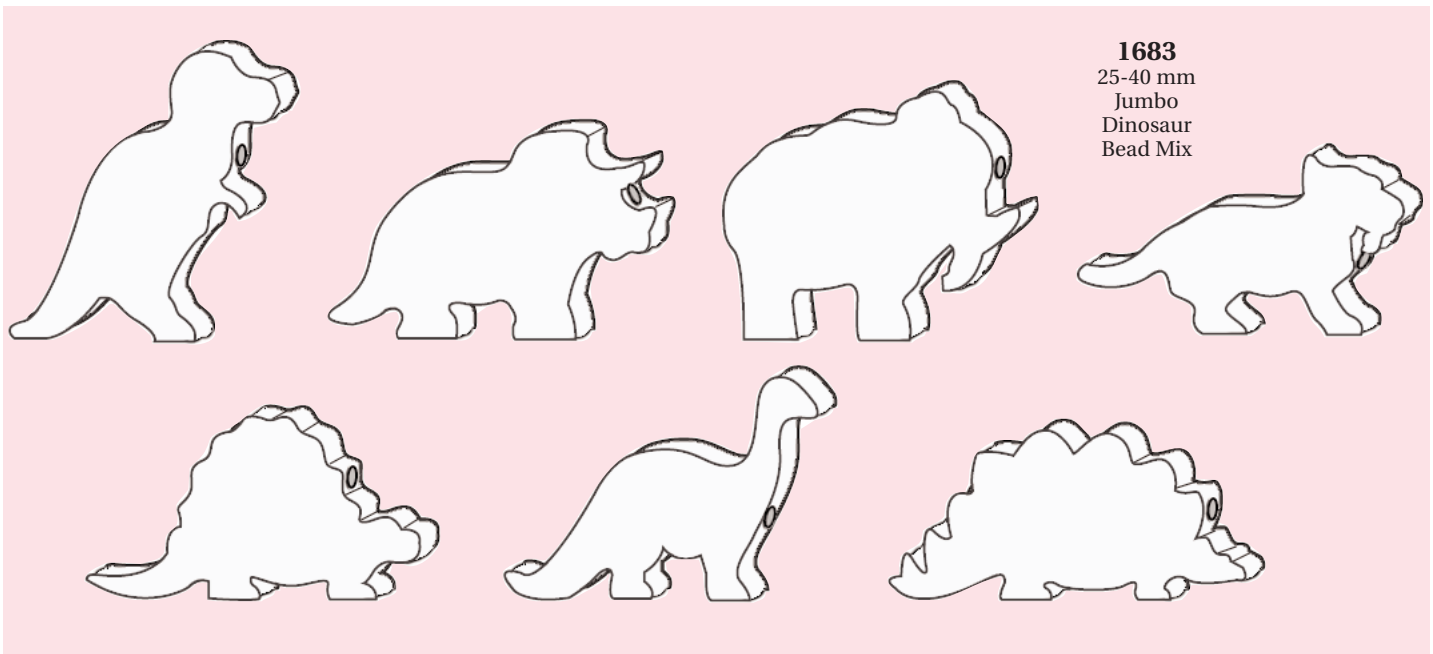

jumbo dinosaur beads

1683-076
Opaque Multi

1683
25-40 mm
Jumbo
Dinosaur
Bead Mix