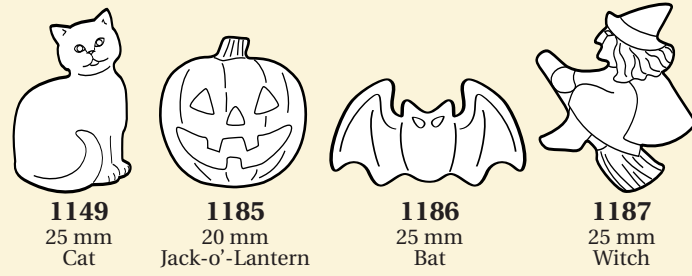

novelty (large hole) beads

Transparent Colors

Opaque Colors

Pearl Colors

"Basic"

139
Pearl Multi

PET PARADE™ (1153)

HALLOWEEN

MINIMOBILES™ (1164)

FUNSHINE™

skull bead

Skull Bead Colors

289A
Antiqued
Circus Multi

551A
Antiqued
Camo Multi

1180
11 x 9 mm
Skull