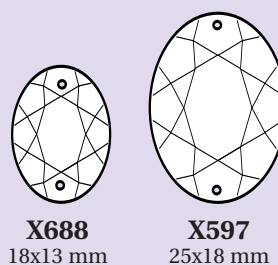

OVAL SEW-ON