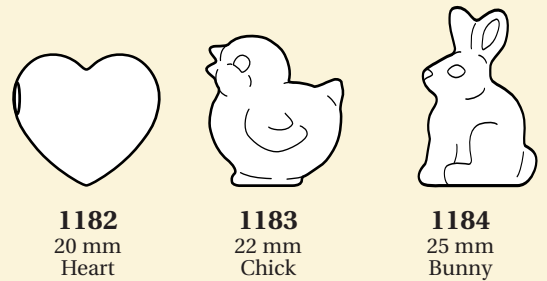

novelty (large hole) beads

Transparent Colors

Opaque Colors

Pearl Colors

"Basic"

139
Pearl Multi

PET PARADE™ (1153)

HALLOWEEN

MINIMOBILES™ (1164)

FUNSHINE™

skull bead

Skull Bead Colors

289A
Antiqued
Circus Multi

551A
Antiqued
Camo Multi

1180
11 x 9 mm
Skull