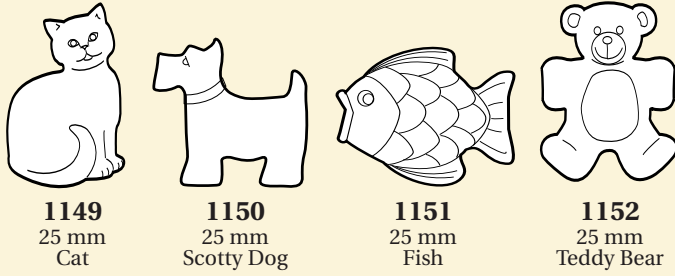

PET PARADE™ (1153)