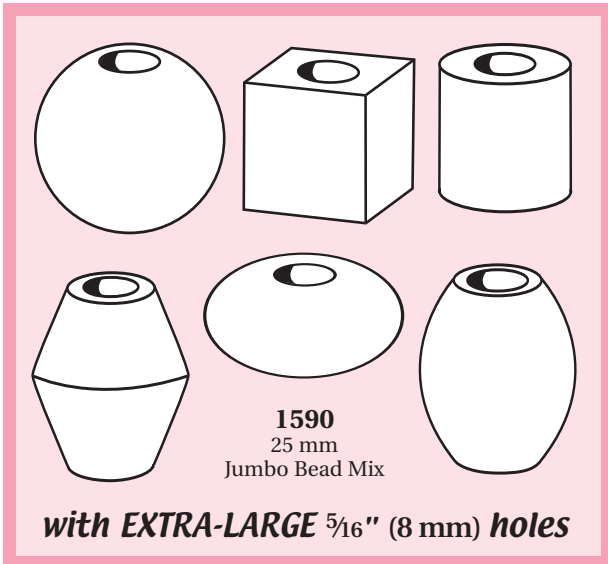

jumbo beads

1590-076
Opaque Multi