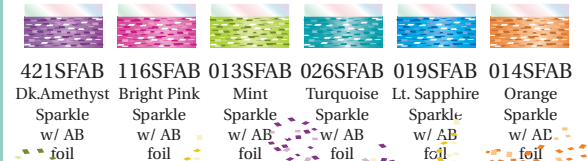

Colorful Shapes™ pendants

Specialty items • perles speciales • Special-Material • articulos especiales • items especiaais • 特殊商品

BASIC SHAPES

1609
25 mm

Colors

467
Jelly Sparkle
Multi

WORDS

1666
22-38 mm

1634
22-38 mm
(without holes)

Colors

467AB
Jelly Sparkle
Multi
w/AB foil

FUNKY SHAPES

1665
20-33 mm

1633
20-33 mm
(without holes)

holly leaves

Transparent Colors (foiled on one side)