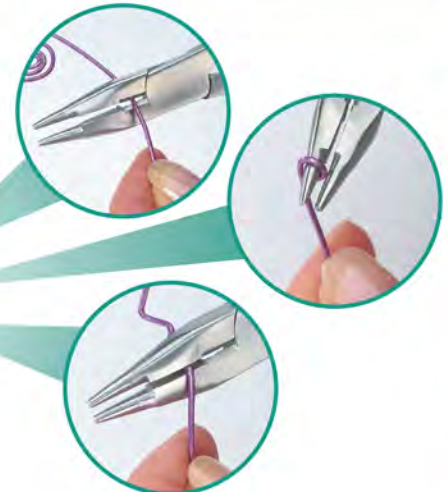

hemp cord

Hemp cord for jewelry and macramé. Imported

craft wire

Colors

WIRE SIZE	18 GAUGE		20 GAUGE		24 GAUGE		28 GAUGE	
	PRODUCT CODE	HEADERED SPOOLS	PRODUCT CODE	HEADERED SPOOLS	PRODUCT CODE	HEADERED SPOOLS	PRODUCT CODE	HEADERED SPOOLS
210 Black	B2480	•	B2485	•	B2490	•	B2495	•
212 Gold	Z480	•	Z485	•	Z490	•	Z495	•
213 Green								
217 Red								
218 Silver								
219 Copper								

High quality wire for craft and jewelry uses. Sold separately with or without headers, or in countertop displays.

WIRE SIZE GUIDE

18 ga.		5 yd (4,6 m) per spool
20 ga.		12 yd (11 m) per spool
24 ga.		25 yd (22,8 m) per spool
28 ga.		35 yd (32 m) per spool

3-in-1 Tool

A single tool for anyone who works with wire crafts and jewelry making. Available exclusively from THE BEADERY®, this unique tool combines a wire cutter, straight pliers and round-nose pliers.

*Cuts!
Curls!
Bends!*