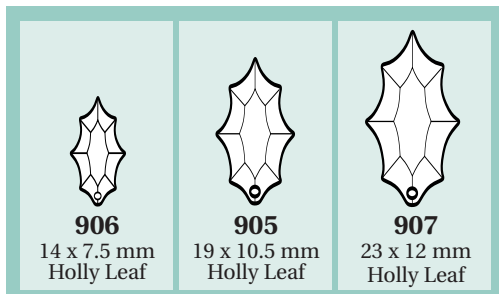

Specialty items • perles speciales • Special-Material • articulos especiales • items especiaais • 特殊商品

BASIC SHAPES

1609
25 mm

Colors

467
Jelly Sparkle
Multi

WORDS

1666
22-38 mm

1634
22-38 mm
(without holes)

Colors

467AB
Jelly Sparkle
Multi
w/AB foil

FUNKY SHAPES

1665
20-33 mm

1633
20-33 mm
(without holes)

holly leaves

Transparent Colors (foiled on one side)

acrylic faceted stones