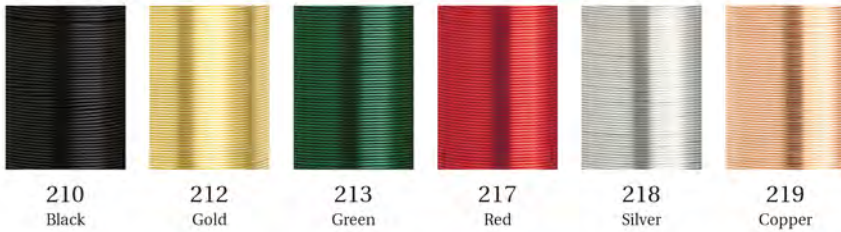

077
Neon Multi

110
Bright Pearl Multi

hemp cord

1812
10 yd (9,14 m)
Hemp Cord - Natural

1813
10 yd (9,14 m)
Hemp Cord - Ebony

Hemp cord for jewelry and macramé. Imported

craft wire

Colors

210
Black

212
Gold

213
Green

217
Red

218
Silver

219
Copper

WIRE SIZE	18 GAUGE		20 GAUGE		24 GAUGE		28 GAUGE	
	PRODUCT CODE	HEADERED SPOOLS	PRODUCT CODE	HEADERED SPOOLS	PRODUCT CODE	HEADERED SPOOLS	PRODUCT CODE	HEADERED SPOOLS
210 Black	B2480	•	B2485	•	B2490	•	B2495	•
212 Gold	Z480	•	Z485	•	Z490	•	Z495	•
213 Green								
217 Red								
218 Silver								
219 Copper								