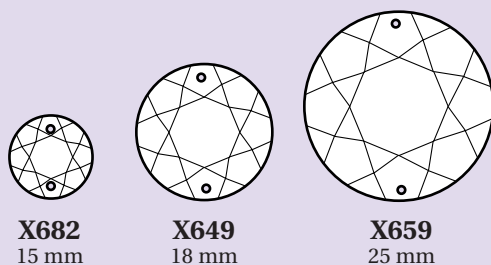

sew-on faceted stones

ROUND SEW-ON