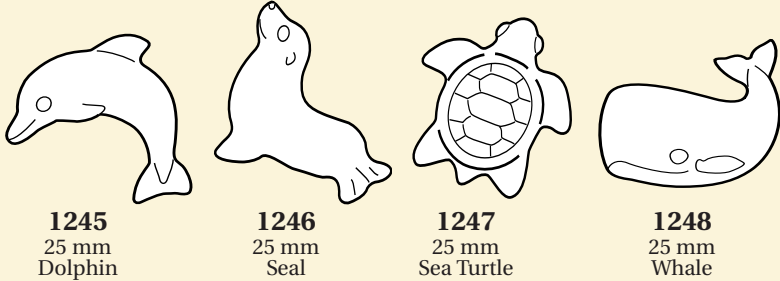

MARINE LIFE™ (1254)

1245 25 mm Dolphin 1246 25 mm Seal 1247 25 mm Sea Turtle 1248 25 mm Whale

SAFETY CLASP

1564
18 x 12 mm
Safety Clasp

“Break-away” bead for safety in children’s jewelry. Male and female halves are packed separately and in equal quantities.