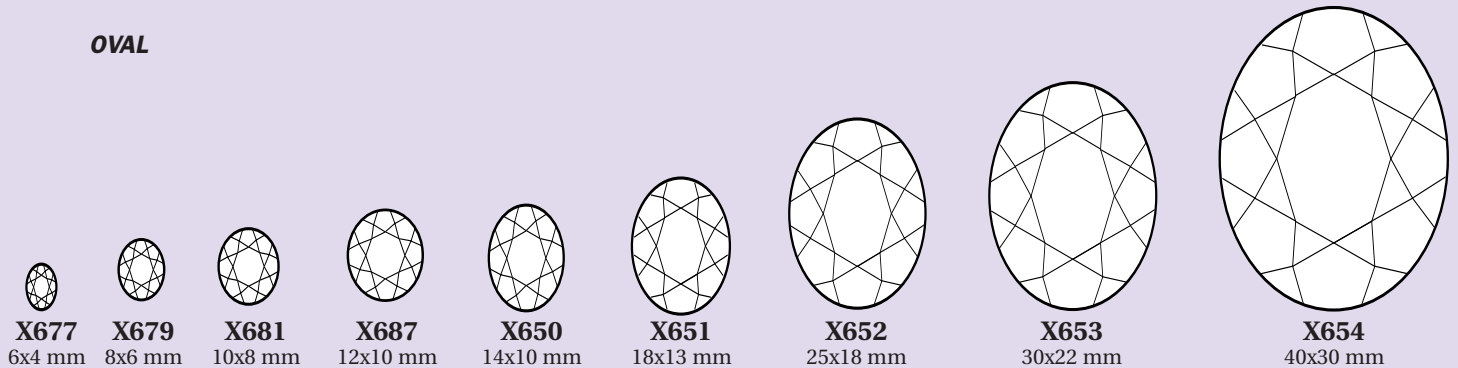

acrylic faceted stones

Foiled-back Transparent Colors

ROUND

OVAL

OCTAGON

SQUARE

sew-on faceted stones

ROUND SEW-ON

OVAL SEW-ON

HEART SEW-ON

PEAR SEW-ON