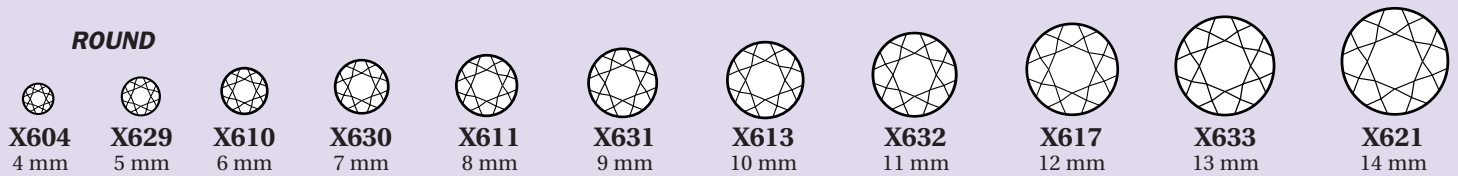

acrylic faceted stones

Foiled-back Transparent Colors

ROUND

OVAL

OCTAGON

SQUARE

sew-on faceted stones

ROUND SEW-ON

OVAL SEW-ON

HEART SEW-ON

PEAR SEW-ON