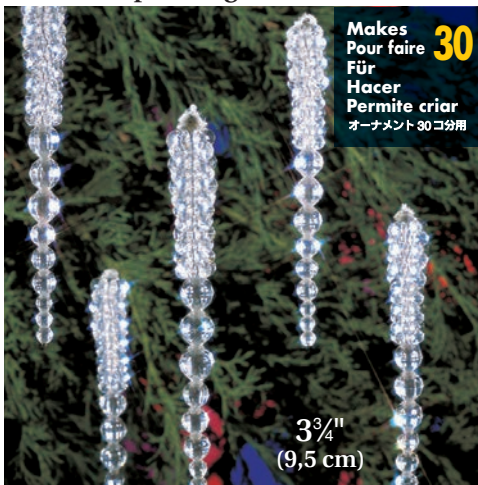

#5978 Faceted Snowmen

#7448 Light Sapphire Snowflakes

#5941 Victorian Baubles

#5688 Candy Cane Assortment

#7480 Sunburst® Snowmen*

*Sunburst is a registered trademark of The Beadery® Craft Products

#7473 Christmas Lanterns

#7488 Angel Wings

#7493 Mini Pearl Snowflakes

#5500 Mini Snowflakes

#5489 Sparkling Icicles

#5498 Mini Trees

#7472 Crystal Collection

#7495 Pearl Collection