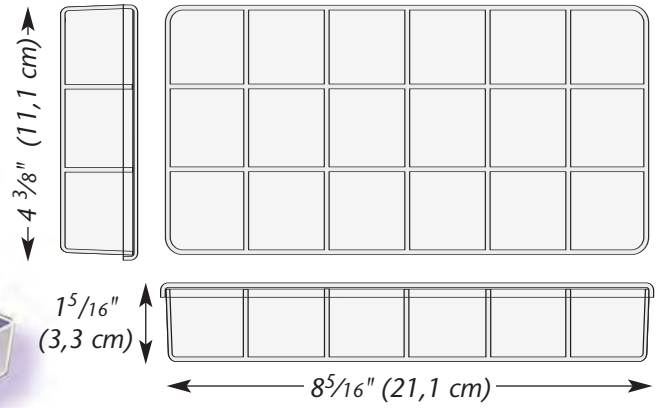

Crystal Clear Storage Boxes

1308

1618

1636

7582

1638

1712

SS1303V3 OCT 2014 ©THE BEADERY® Craft Products

Rectangular Compartment Boxes (Snap-Fit Lids)

7587

1669

7531

7517

1694

1639

1620