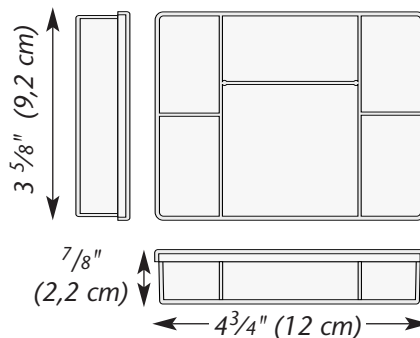

Crystal Clear Storage Boxes

1308

1618

1636

7582

1638

1712

SS1303V3 OCT 2014 ©THE BEADERY® Craft Products

Rectangular Compartment Boxes (Snap-Fit Lids)

7587

1669

7531

7517

1694

1639

1620

Novelty Compartment Boxes (Snap-Fit Lids)

Novelty 1 Compartment Boxes (Snap-Fit Lids)

Foiled Novelty Compartment Boxes (Snap-Fit Lids)