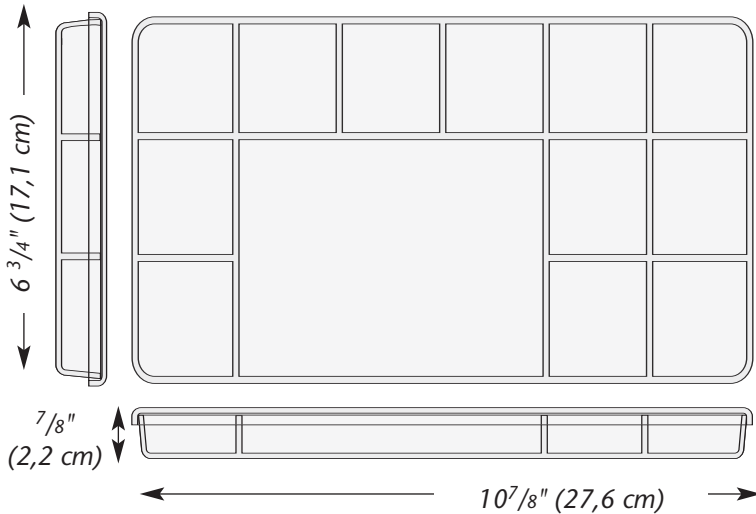

Rectangular Compartment Boxes (Snap-Fit Lids)

7587

1669

7531

7517

1694

1639

1620

Novelty Compartment Boxes (Snap-Fit Lids)

Novelty 1 Compartment Boxes (Snap-Fit Lids)

Foiled Novelty Compartment Boxes (Snap-Fit Lids)