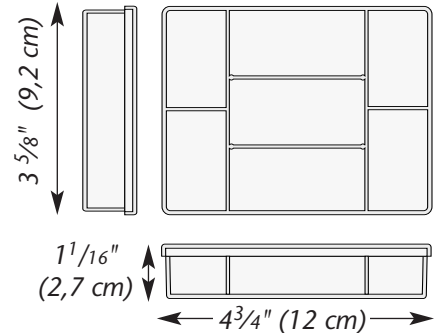

Rectangular Compartment Boxes (Snap-Fit Lids)

7587

1669

7531

7517

1694

1639

1620

Novelty Compartment Boxes (Snap-Fit Lids)

Novelty 1 Compartment Boxes (Snap-Fit Lids)

Foiled Novelty Compartment Boxes (Snap-Fit Lids)