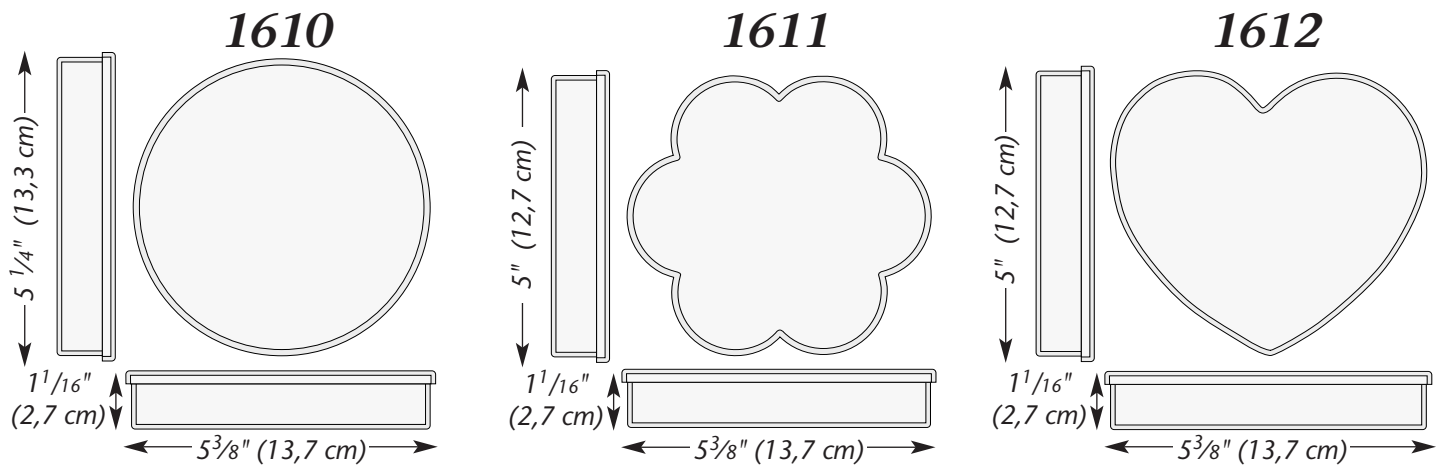

Novelty 1 Compartment Boxes (Snap-Fit Lids)