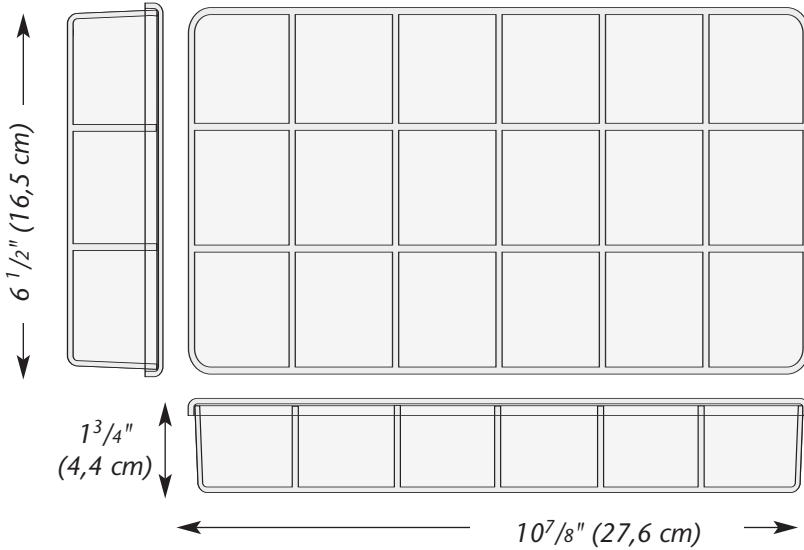

Crystal Clear Storage Boxes

1308

1618

1636

7582

1638

1712

SS1303V3 OCT 2014 ©THE BEADERY® Craft Products

Rectangular Compartment Boxes (Snap-Fit Lids)

7587

1669

7531

7517

1694

1639

1620