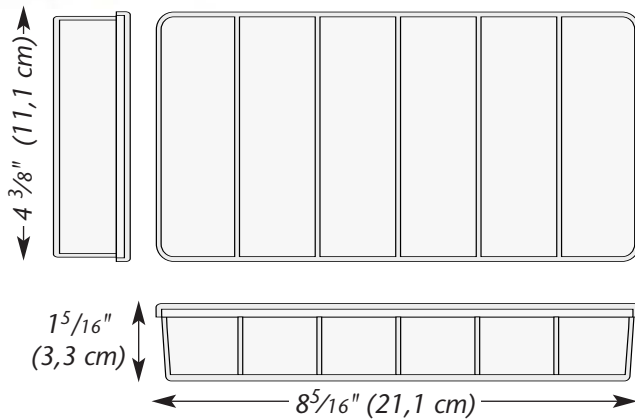

Crystal Clear Storage Boxes

1308

1618

1636

7582

1638

1712

SS1303V3 OCT 2014 ©THE BEADERY® Craft Products

Rectangular Compartment Boxes (Snap-Fit Lids)

7587

1669

7531

7517

1694

1639

1620