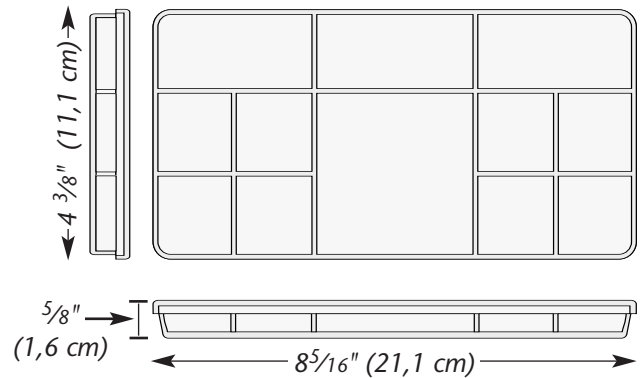

Crystal Clear Storage Boxes

1308

1618

1636

7582

1638

1712

SS1303V3 OCT 2014 ©THE BEADERY® Craft Products

Rectangular Compartment Boxes (Snap-Fit Lids)

7587

1669

7531

7517

1694

1639

1620