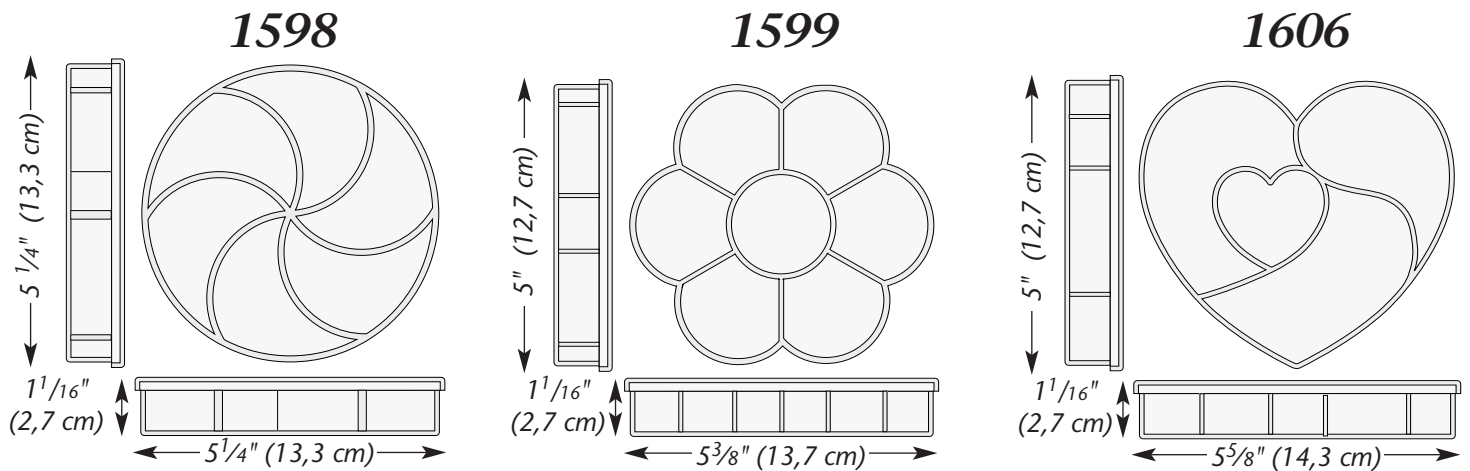

Novelty Compartment Boxes (Snap-Fit Lids)