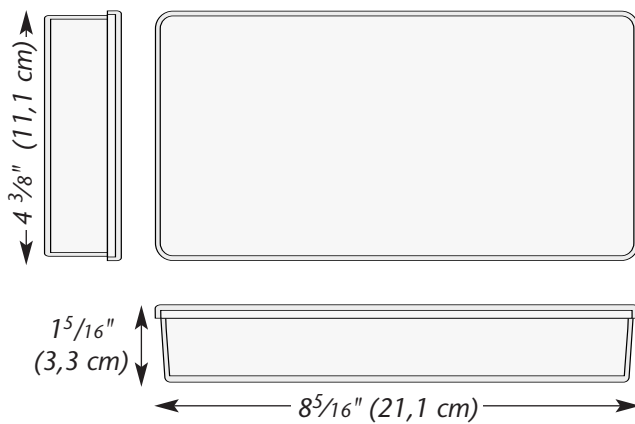

Crystal Clear Storage Boxes

1308

1618

1636

7582

1638

1712

SS1303V3 OCT 2014 ©THE BEADERY® Craft Products

Rectangular Compartment Boxes (Snap-Fit Lids)

7587

1669

7531

7517

1694

1639

1620