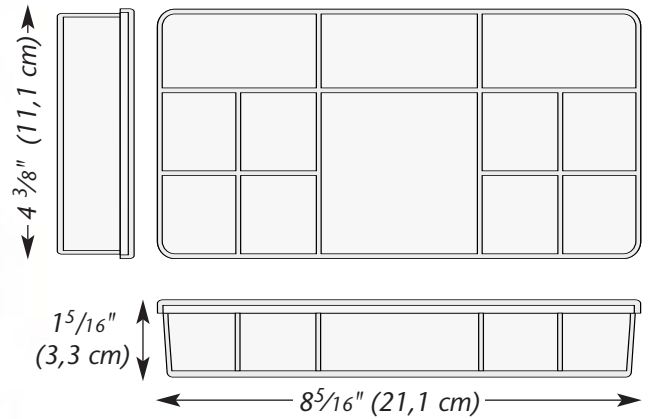

Crystal Clear Storage Boxes

1308

1618

1636

7582

1638

1712

SS1303V3 OCT 2014 ©THE BEADERY® Craft Products

Rectangular Compartment Boxes (Snap-Fit Lids)

7587

1669

7531

7517

1694

1639

1620