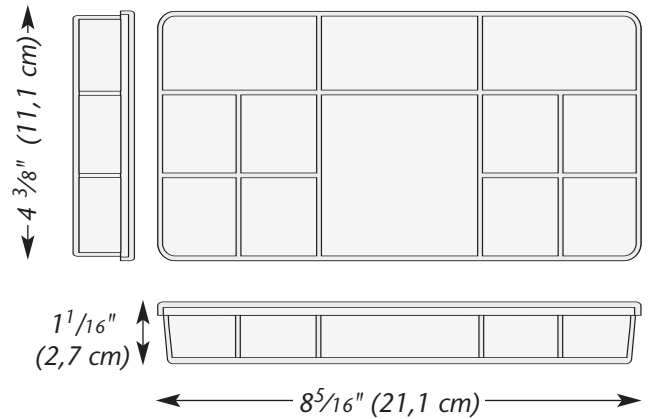

Crystal Clear Storage Boxes

1308

1618

1636

7582

1638

1712

SS1303V3 OCT 2014 ©THE BEADERY® Craft Products

Rectangular Compartment Boxes (Snap-Fit Lids)

7587

1669

7531

7517

1694

1639

1620