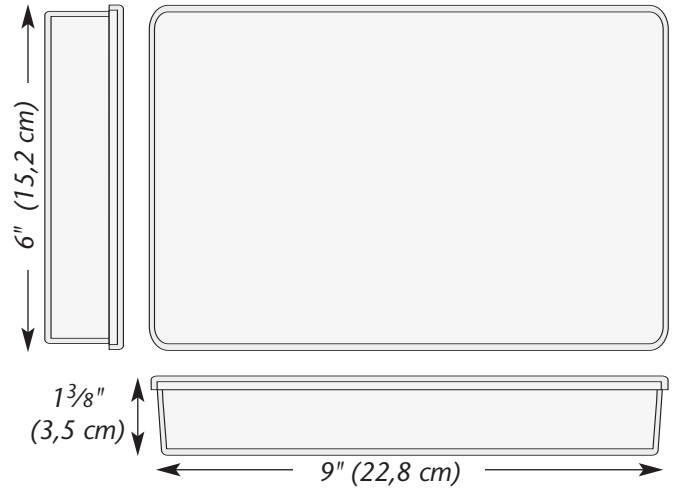

Crystal Clear Storage Boxes

1308

1618

1636

7582

1638

1712

SS1303V3 OCT 2014 ©THE BEADERY® Craft Products

Rectangular Compartment Boxes (Snap-Fit Lids)

7587

1669

7531

7517

1694

1639

1620