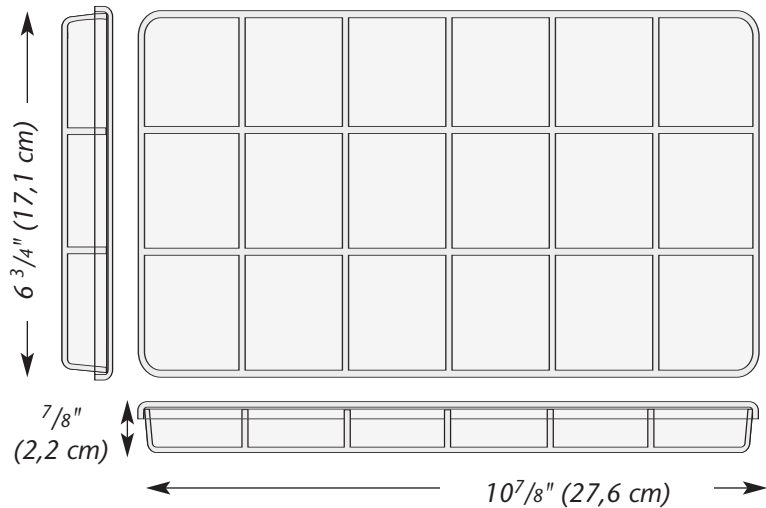

Crystal Clear Storage Boxes

1308

1618

1636

7582

1638

1712

SS1303V3 OCT 2014 ©THE BEADERY® Craft Products

Rectangular Compartment Boxes (Snap-Fit Lids)

7587

1669

7531

7517

1694

1639

1620

Novelty Compartment Boxes (Snap-Fit Lids)

Novelty 1 Compartment Boxes (Snap-Fit Lids)

Foiled Novelty Compartment Boxes (Snap-Fit Lids)