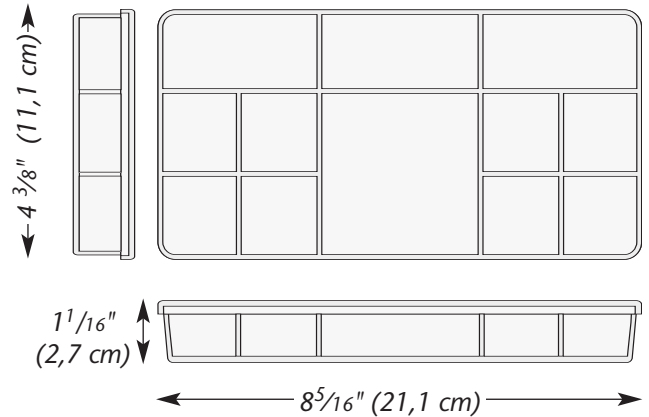

Bead Keeper Box

10.875 in x 7.25 in x 1.625 in
(27.62 cm x 18.41 cm x 4.13 cm)

Medium sized storage box features adjustable inserts allowing for 5 to 20 compartments. Hinged, latched lid, plus built in carry handle.

exclusive EMPORIUM Organizer Boxes

molded in durable polypropylene

Organizer Box

7 in x 4.75 in x 1.5 in (17.78 cm x 12 cm x 3.8 cm)

Durable storage box features
7 rounded bottom compartments with hinged, snap close lid.
Perfect for holding small items.

2174

2184

Mini Utility Box

6 in x 2.75 in x 1.25 in (15.2 cm x 6.98 cm x 3.17 cm)

Compact storage box features
adjustable inserts allowing for 1 to 4 compartments.
Hinged, latched lid.

Round Organizer Box

4 in x 1 in (10.16 cm x 2.54 cm)

Stackable, round storage box features
6 individual snap lid compartments. Removable top
for easy access.

2180

Crystal Clear Styrene Storage Boxes

1308

1618

1636

7582

1638