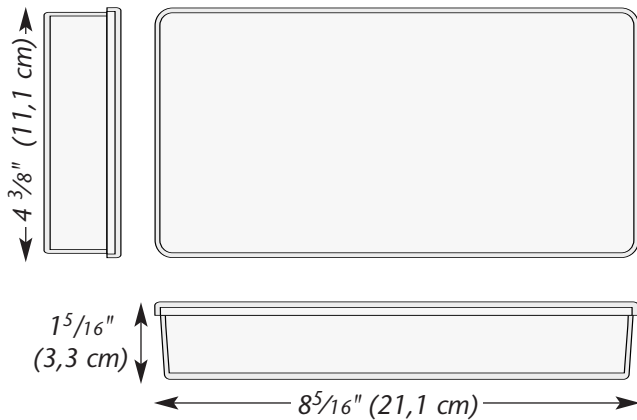

Bead Keeper Box

10.875 in x 7.25 in x 1.625 in
(27.62 cm x 18.41 cm x 4.13 cm)

Medium sized storage box features adjustable inserts allowing for 5 to 20 compartments. Hinged, latched lid, plus built in carry handle.

exclusive EMPORIUM Organizer Boxes

molded in durable polypropylene

Organizer Box

7 in x 4.75 in x 1.5 in (17.78 cm x 12 cm x 3.8 cm)

Durable storage box features
7 rounded bottom compartments with hinged, snap close lid.
Perfect for holding small items.

2174

2184

Mini Utility Box

6 in x 2.75 in x 1.25 in (15.2 cm x 6.98 cm x 3.17 cm)

Compact storage box features
adjustable inserts allowing for 1 to 4 compartments.
Hinged, latched lid.

Round Organizer Box

4 in x 1 in (10.16 cm x 2.54 cm)

Stackable, round storage box features
6 individual snap lid compartments. Removable top
for easy access.

2180

Crystal Clear Styrene Storage Boxes

1308

1618

1636

7582

1638