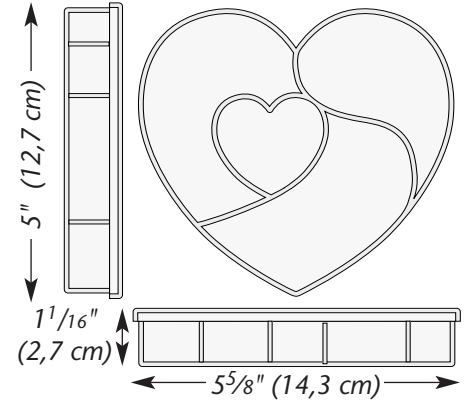

Bead Keeper Box

10.875 in x 7.25 in x 1.625 in
(27.62 cm x 18.41 cm x 4.13 cm)

Medium sized storage box features adjustable inserts allowing for 5 to 20 compartments. Hinged, latched lid, plus built in carry handle.

exclusive EMPORIUM Organizer Boxes

molded in durable polypropylene

Organizer Box

7 in x 4.75 in x 1.5 in (17.78 cm x 12 cm x 3.8 cm)

Durable storage box features
7 rounded bottom compartments with hinged, snap close lid.
Perfect for holding small items.

1620

Novelty Compartment Boxes (Snap-Fit Lids)

1695

1598

1599

1606

Novelty 1 Compartment Boxes (Snap-Fit Lids)

1610