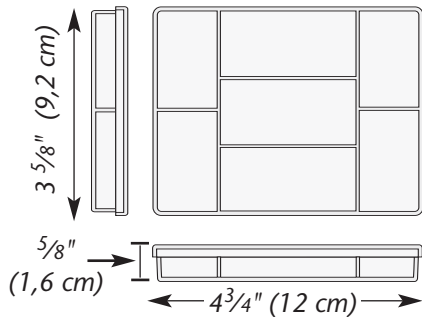

Bead Keeper Box

10.875 in x 7.25 in x 1.625 in
(27.62 cm x 18.41 cm x 4.13 cm)

Medium sized storage box features adjustable inserts allowing for 5 to 20 compartments. Hinged, latched lid, plus built in carry handle.

exclusive EMPORIUM Organizer Boxes

molded in durable polypropylene

Organizer Box

7 in x 4.75 in x 1.5 in (17.78 cm x 12 cm x 3.8 cm)

Durable storage box features
7 rounded bottom compartments with hinged, snap close lid.
Perfect for holding small items.

2174

2184

Mini Utility Box

6 in x 2.75 in x 1.25 in (15.2 cm x 6.98 cm x 3.17 cm)

Compact storage box features
adjustable inserts allowing for 1 to 4 compartments.
Hinged, latched lid.

Round Organizer Box

4 in x 1 in (10.16 cm x 2.54 cm)

1712

Rectangular Compartment Boxes (Snap-Fit Lids)

7587

1669

7531

7517

1694

1639