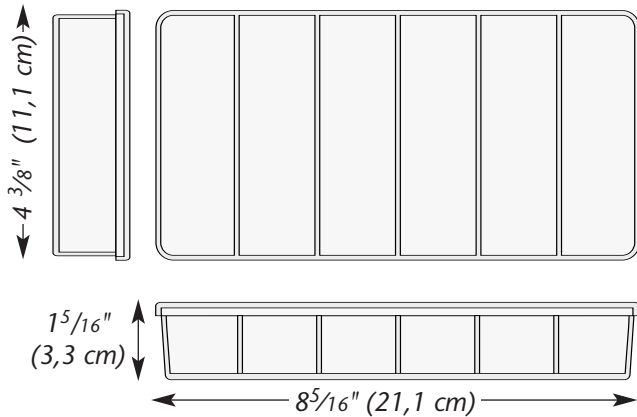

Bead Keeper Box

10.875 in x 7.25 in x 1.625 in
(27.62 cm x 18.41 cm x 4.13 cm)

Medium sized storage box features adjustable inserts allowing for 5 to 20 compartments. Hinged, latched lid, plus built in carry handle.

exclusive EMPORIUM Organizer Boxes

molded in durable polypropylene

Organizer Box

7 in x 4.75 in x 1.5 in (17.78 cm x 12 cm x 3.8 cm)

Durable storage box features
7 rounded bottom compartments with hinged, snap close lid.
Perfect for holding small items.

2174

2184

Mini Utility Box

6 in x 2.75 in x 1.25 in (15.2 cm x 6.98 cm x 3.17 cm)

Compact storage box features
adjustable inserts allowing for 1 to 4 compartments.
Hinged, latched lid.

Round Organizer Box

4 in x 1 in (10.16 cm x 2.54 cm)

Stackable, round storage box features
6 individual snap lid compartments. Removable top
for easy access.

2180

Crystal Clear Styrene Storage Boxes

1308

1618

1636

7582

1638