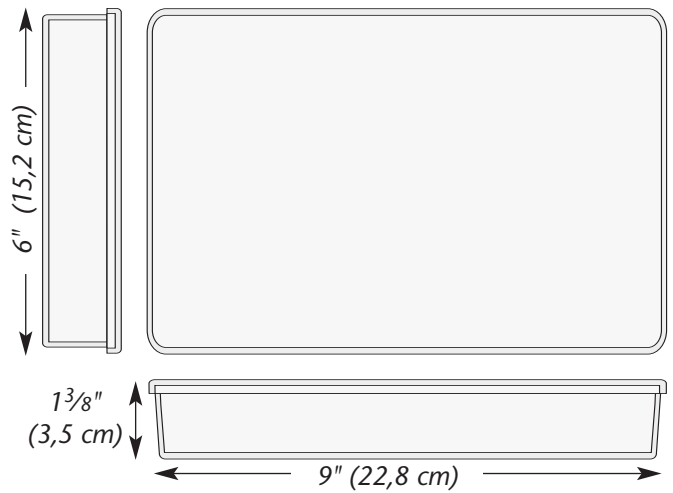

Rectangular Compartment Boxes (Snap-Fit Lids)

7587

1669

7531

7517

1694

1639

1620