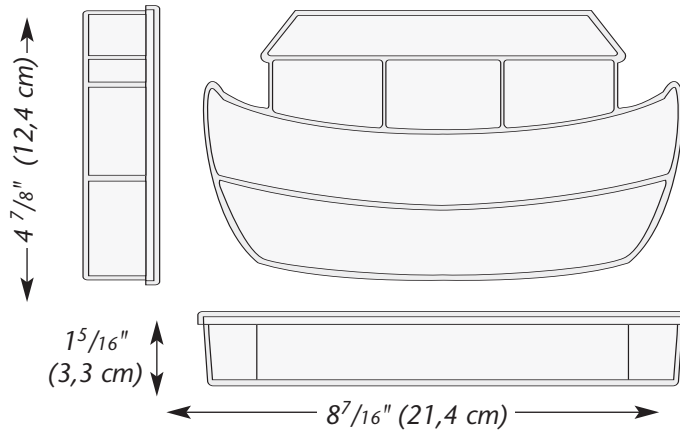

Novelty Compartment Boxes (Snap-Fit Lids)

1695