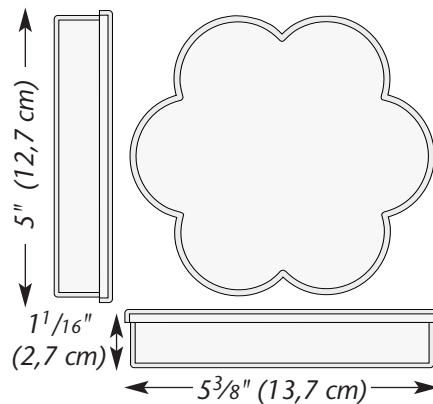

Novelty Compartment Boxes (Snap-Fit Lids)

1695

1598

1599

1606

Novelty 1 Compartment Boxes (Snap-Fit Lids)

1610

1611

1612