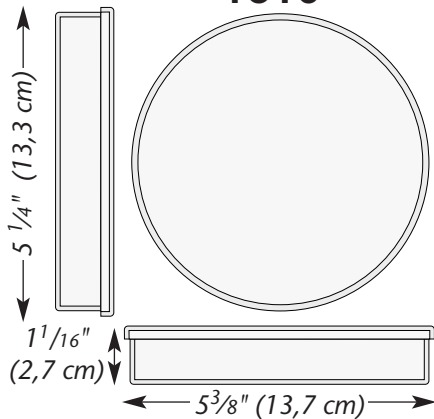

Bead Keeper Box

10.875 in x 7.25 in x 1.625 in
(27.62 cm x 18.41 cm x 4.13 cm)

Medium sized storage box features adjustable inserts allowing for 5 to 20 compartments. Hinged, latched lid, plus built in carry handle.

exclusive EMPORIUM Organizer Boxes

molded in durable polypropylene

Organizer Box

7 in x 4.75 in x 1.5 in (17.78 cm x 12 cm x 3.8 cm)

Durable storage box features
7 rounded bottom compartments with hinged, snap close lid.
Perfect for holding small items.

2174

2184

Mini Utility Box

6 in x 2.75 in x 1.25 in (15.2 cm x 6.98 cm x 3.17 cm)

Compact storage box features
adjustable inserts allowing for 1 to 4 compartments.
Hinged, latched lid.

Round Organizer Box

4 in x 1 in (10.16 cm x 2.54 cm)

1620

Novelty Compartment Boxes (Snap-Fit Lids)

1695

1598

1599

1606

Novelty 1 Compartment Boxes (Snap-Fit Lids)

1610