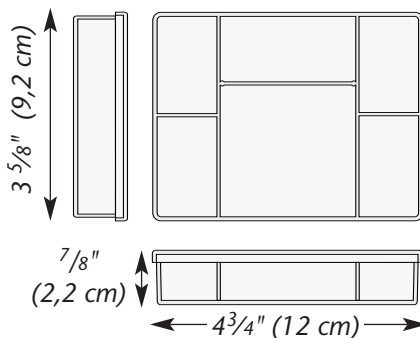

Bead Keeper Box

10.875 in x 7.25 in x 1.625 in
(27.62 cm x 18.41 cm x 4.13 cm)

Medium sized storage box features adjustable inserts allowing for 5 to 20 compartments. Hinged, latched lid, plus built in carry handle.

exclusive EMPORIUM Organizer Boxes

molded in durable polypropylene

Organizer Box

7 in x 4.75 in x 1.5 in (17.78 cm x 12 cm x 3.8 cm)

Durable storage box features
7 rounded bottom compartments with hinged, snap close lid.
Perfect for holding small items.

2174

2184

Mini Utility Box

6 in x 2.75 in x 1.25 in (15.2 cm x 6.98 cm x 3.17 cm)

Compact storage box features
adjustable inserts allowing for 1 to 4 compartments.
Hinged, latched lid.

Round Organizer Box

4 in x 1 in (10.16 cm x 2.54 cm)

1712

Rectangular Compartment Boxes (Snap-Fit Lids)

7587

1669

7531

7517

1694

1639