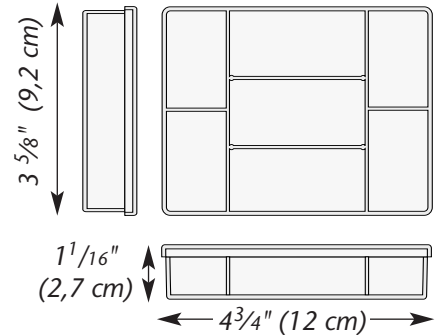

Rectangular Compartment Boxes (Snap-Fit Lids)

7587

1669

7531

7517

1694

1639

1620