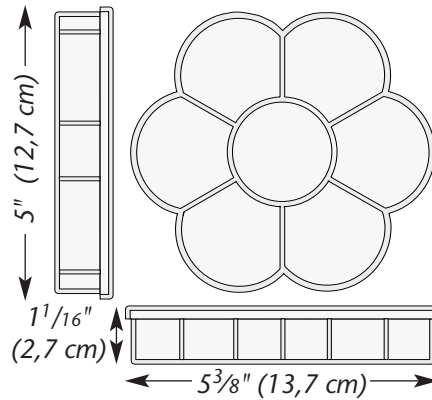

exclusive EMPORIUM Organizer Boxes

molded in durable polypropylene

THE BEADERY®
CRAFT PRODUCTS

Large Craft Carrier

14.875 in x 11.125 in x 2.125 in
(37.78 cm x 28.26 cm x 5.4 cm)

Features adjustable inserts allowing for 5 to 23 compartments, plus convenient back tabs that connect two carriers together. Hinged, latched lid and handy carry handle.

Bead Keeper Box

10.875 in x 7.25 in x 1.625 in
(27.62 cm x 18.41 cm x 4.13 cm)

Medium sized storage box features adjustable inserts allowing for 5 to 20 compartments. Hinged, latched lid, plus built in carry handle.

exclusive EMPORIUM Organizer Boxes

molded in durable polypropylene

Organizer Box

7 in x 4.75 in x 1.5 in (17.78 cm x 12 cm x 3.8 cm)

Durable storage box features
7 rounded bottom compartments with hinged, snap close lid.
Perfect for holding small items.

1620

Novelty Compartment Boxes (Snap-Fit Lids)

1695

1598

1599

1606

Novelty 1 Compartment Boxes (Snap-Fit Lids)

1610