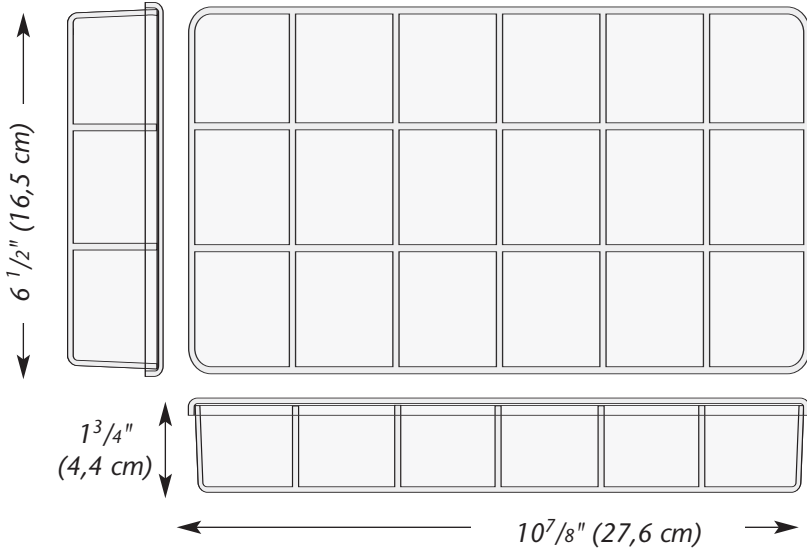

Rectangular Compartment Boxes (Snap-Fit Lids)

7587