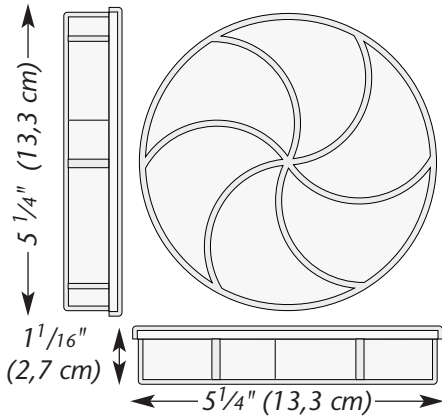

Bead Keeper Box

10.875 in x 7.25 in x 1.625 in
(27.62 cm x 18.41 cm x 4.13 cm)

Medium sized storage box features adjustable inserts allowing for 5 to 20 compartments. Hinged, latched lid, plus built in carry handle.

exclusive EMPORIUM Organizer Boxes

molded in durable polypropylene

Organizer Box

7 in x 4.75 in x 1.5 in (17.78 cm x 12 cm x 3.8 cm)

Durable storage box features
7 rounded bottom compartments with hinged, snap close lid.
Perfect for holding small items.

1620

Novelty Compartment Boxes (Snap-Fit Lids)

1695

1598

1599

1606

Novelty 1 Compartment Boxes (Snap-Fit Lids)

1610