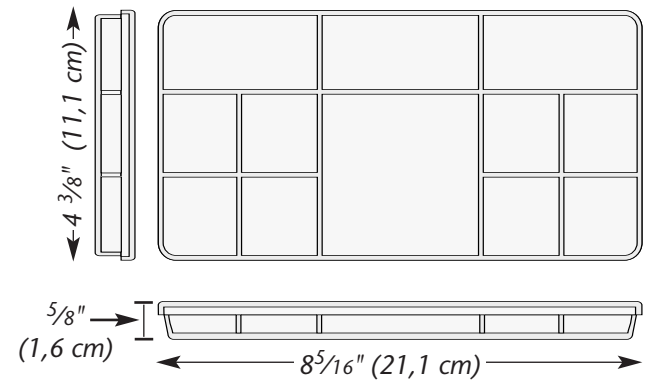

Crystal Clear Styrene Storage Boxes

1712