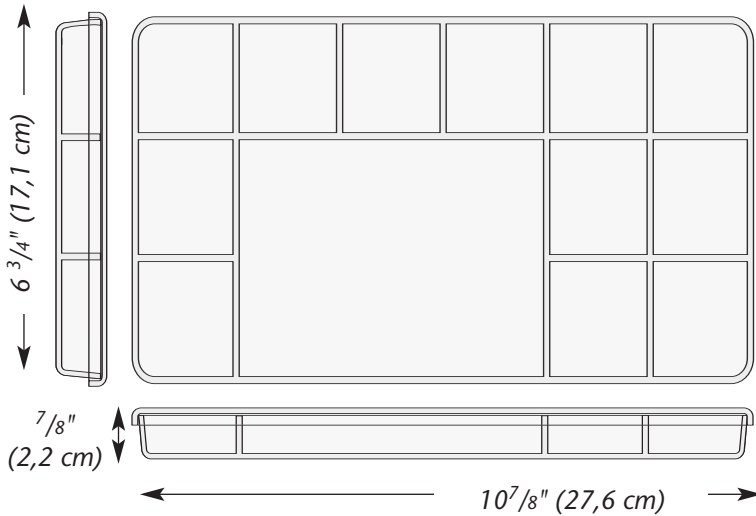

Rectangular Compartment Boxes (Snap-Fit Lids)

7587

1669

7531

7517

1694

1639

1620