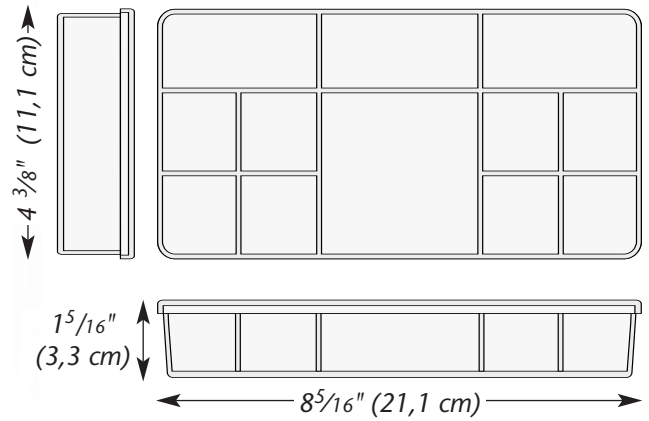

Bead Keeper Box

10.875 in x 7.25 in x 1.625 in
(27.62 cm x 18.41 cm x 4.13 cm)

Medium sized storage box features adjustable inserts allowing for 5 to 20 compartments. Hinged, latched lid, plus built in carry handle.

exclusive EMPORIUM Organizer Boxes

molded in durable polypropylene

Organizer Box

7 in x 4.75 in x 1.5 in (17.78 cm x 12 cm x 3.8 cm)

Durable storage box features
7 rounded bottom compartments with hinged, snap close lid.
Perfect for holding small items.

2174

2184

Mini Utility Box

6 in x 2.75 in x 1.25 in (15.2 cm x 6.98 cm x 3.17 cm)

Compact storage box features
adjustable inserts allowing for 1 to 4 compartments.
Hinged, latched lid.

Round Organizer Box

4 in x 1 in (10.16 cm x 2.54 cm)

Stackable, round storage box features
6 individual snap lid compartments. Removable top
for easy access.

2180

Crystal Clear Styrene Storage Boxes

1308

1618

1636

7582

1638