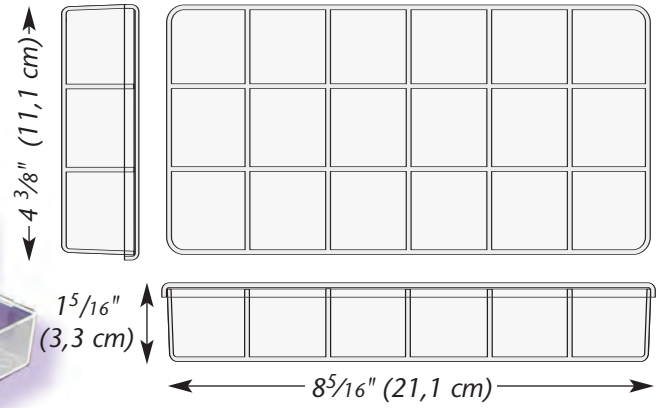

exclusive EMPORIUM Organizer Boxes

molded in durable polypropylene

Organizer Box

7 in x 4.75 in x 1.5 in (17.78 cm x 12 cm x 3.8 cm)

Durable storage box features
7 rounded bottom compartments with hinged, snap close lid.
Perfect for holding small items.

2174

2184

Mini Utility Box

6 in x 2.75 in x 1.25 in (15.2 cm x 6.98 cm x 3.17 cm)

Compact storage box features
adjustable inserts allowing for 1 to 4 compartments.
Hinged, latched lid.

Round Organizer Box

4 in x 1 in (10.16 cm x 2.54 cm)

Stackable, round storage box features
6 individual snap lid compartments. Removable top
for easy access.

2180

Crystal Clear Styrene Storage Boxes

1308

1618

1636

7582

1638