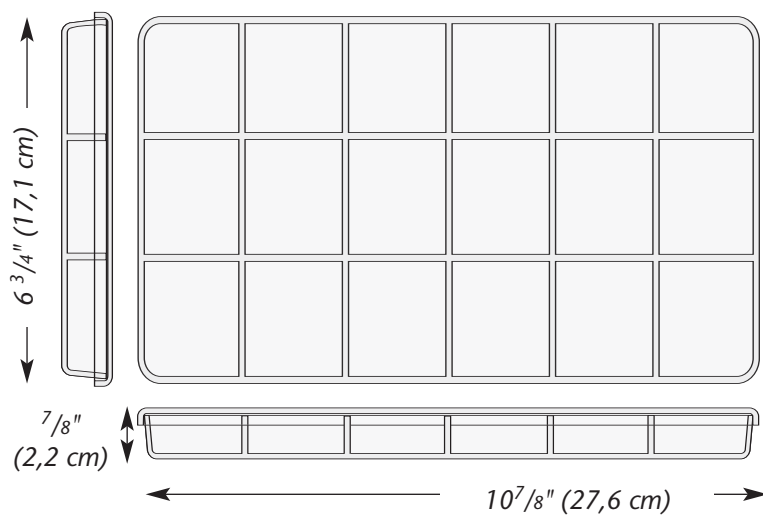

exclusive EMPORIUM Organizer Boxes

molded in durable polypropylene

Organizer Box

7 in x 4.75 in x 1.5 in (17.78 cm x 12 cm x 3.8 cm)

Durable storage box features
7 rounded bottom compartments with hinged, snap close lid.
Perfect for holding small items.

Stackable, round storage box features
6 individual snap lid compartments. Removable top
for easy access.

2180

Crystal Clear Styrene Storage Boxes

1308

1618

1636

7582

1638

1712

Rectangular Compartment Boxes (Snap-Fit Lids)

7587

1669

7531

7517

1694

1639